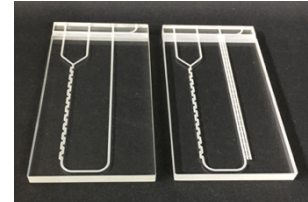

## LTF-MS-Kat

Size: 115x60mm

### LTF-Kat-R

Volume: 0,27ml

### LTF-Kat-G

Volume: 0,43ml

© Little Things Factory GmbH  
confidential - no distribution without prior written consent!