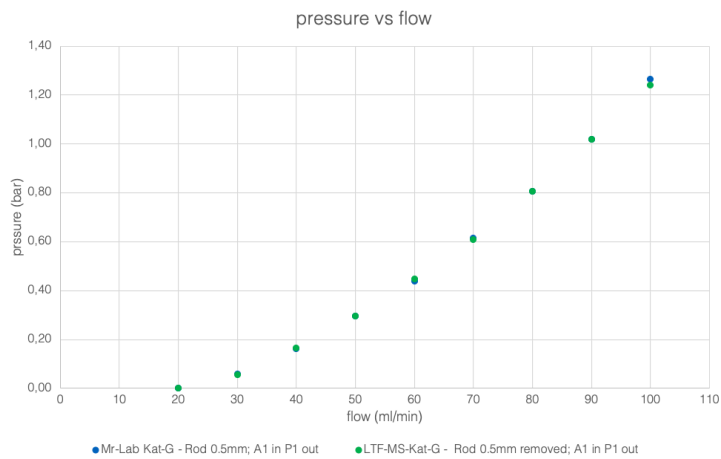

© Little Things Factory GmbH
confidential - no distribution without prior written consent!